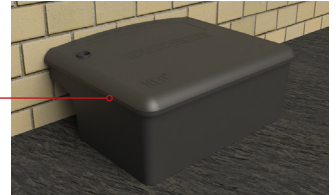

Elis Pest Control

Complete preventative and curative pest control solutions adapted to your business needs.

Rodent Control

Rats, field mice, mice, etc.

Our expert teams develop strategic pest management programs for your specific needs, supported by an ongoing program of site inspections recommendations and proofing works. Infestations are treated and eradicated immediately. Our online reporting and **pest trend analysis** system is accessed via your customer portal, delivering **real time information** which facilitates proactive approaches to pest control and prevention.